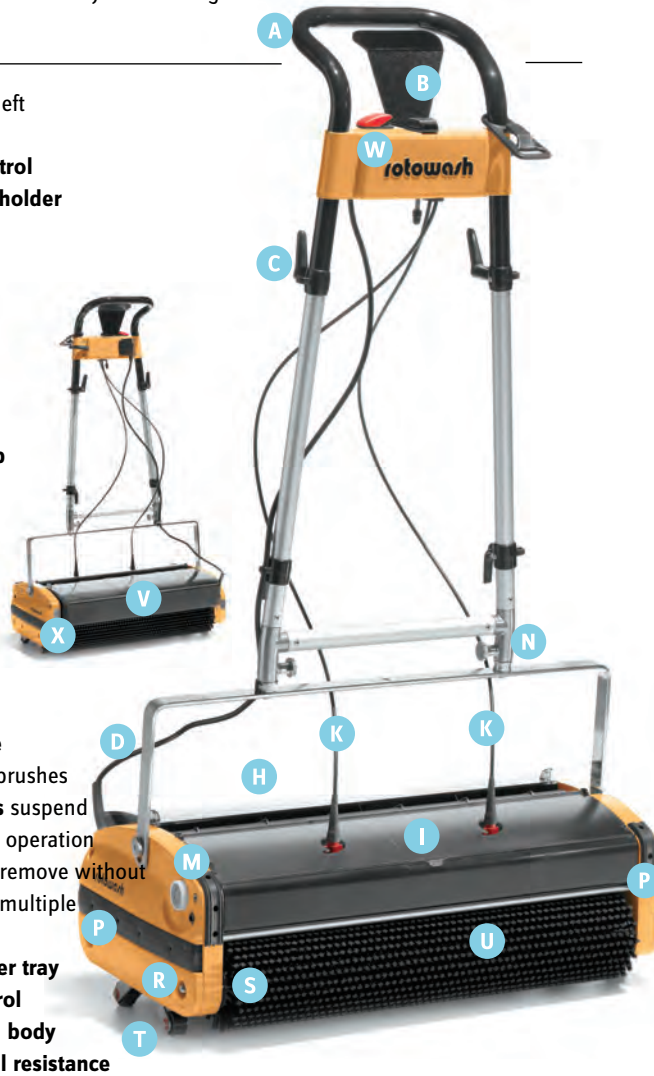

(*up to)

Rotowash R60A

Optional Accessories:
One machine
for multiple applications

Rotowash Side Brush ▲
Rotowash Rotocart ▲
Rotowash Corner Brush ▲

R60A - The Power of Performance

The standard models including loop handle, non-electrical water dosage and distribution of the cleaning solution between the brushes.

- A Universal safety handle** for left and right hand operation
- B Easy grip water release control**
- C Pivoting quick release cable holder**
- D 10m mains cable**
- E -**
- H Waste water tray lid with water level indicator**
- I Clean water tray**
- K Bowden controlled water distribution**
- M Brush pressure control knob**
- N Spring loaded clip** for quick removal of handle
- O -**
- P Heavy duty side and front protector bumpers**
- R Easy to fit and remove brush axles**
- S Built-in brush location plate** for simple and fast fitting of brushes
- T Retractable transport rollers** suspend load on brushes while not in operation
- U Cylindrical brushes**, easy to remove without using any tools. Available in multiple colours for hygiene control
- V Easily removable waste water tray**
- W Safety thermal cut-out control**
- X Specially coated aluminium body housing** for high mechanical resistance

The specially designed brushes can clean any type of floor, be it flat or profiled. The bristles of the brush can reach deep down into the irregularities of floors, such as grouted tiles, studded rubber, entrance matting, escalator steps etc, and yet they are equally effective for scrubbing and buffing flat surfaces such as vinyl, terrazzo and wood. On carpets the versatile brushes extract the dirt, lift the pile and leave the carpet clean, well groomed and dry within minutes.